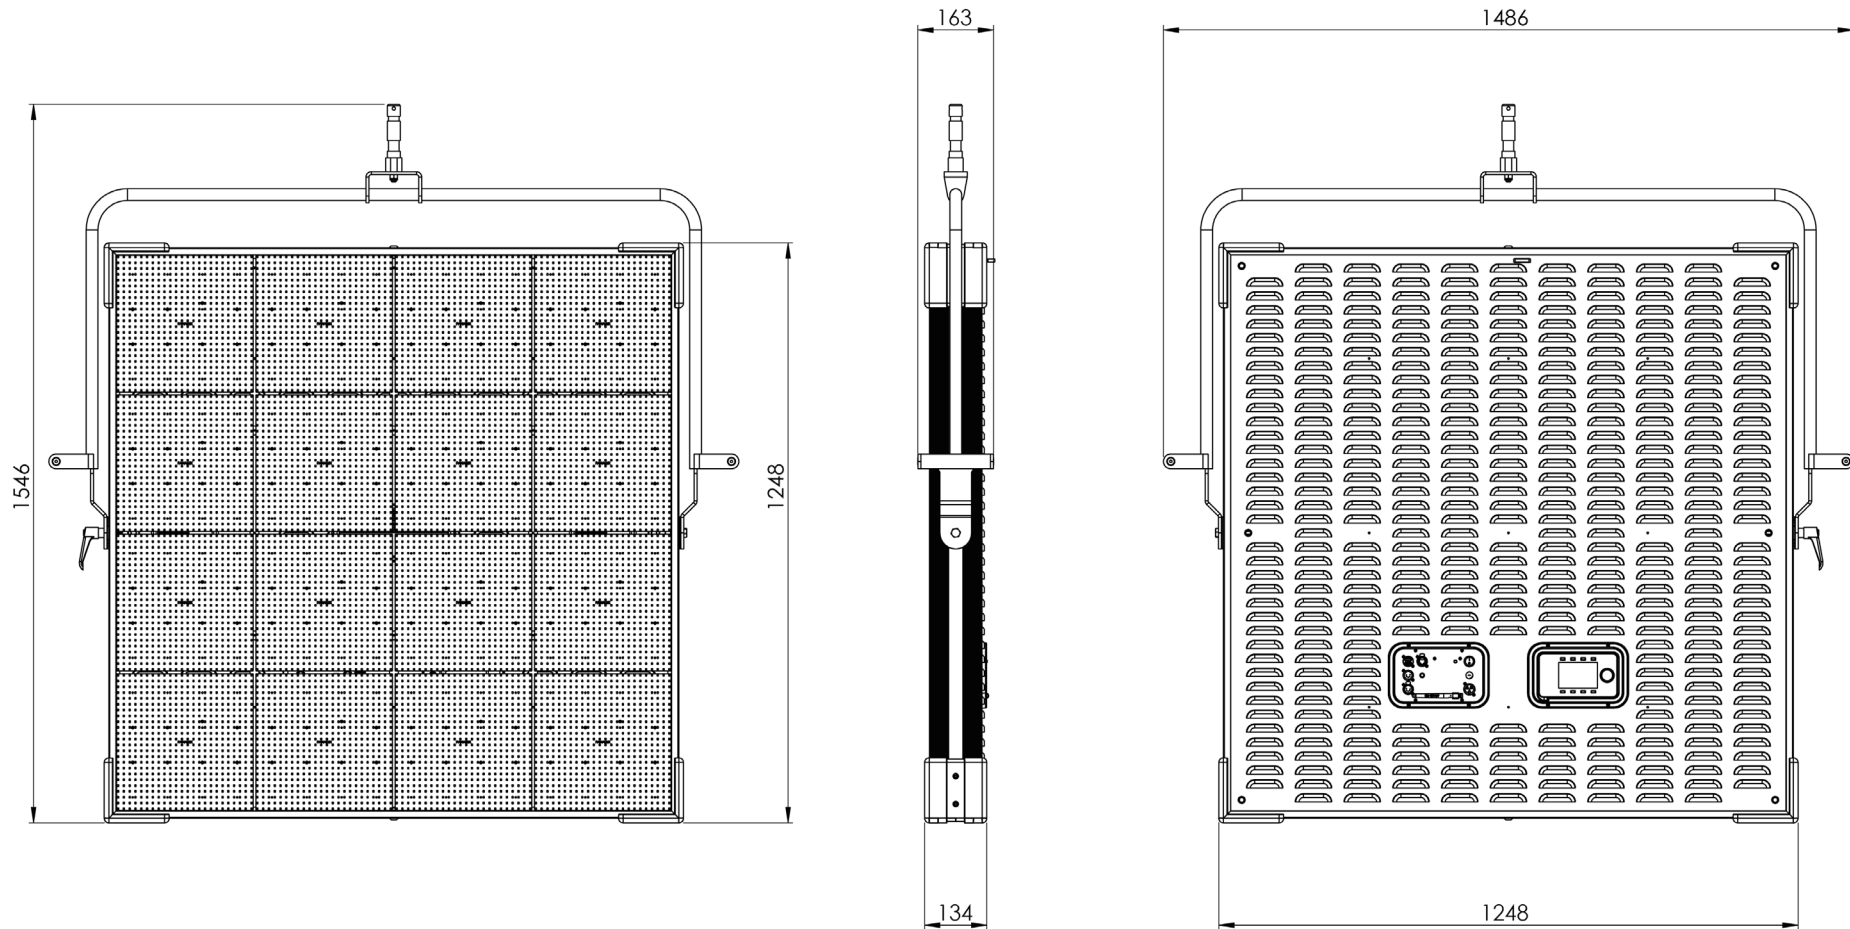

PANALUX
SONARA 4:4

Soft Light. Precise White.

Overall Dimensions

PANALUX SONARA 4:4

Soft Light. Precise White.

Mounting Points